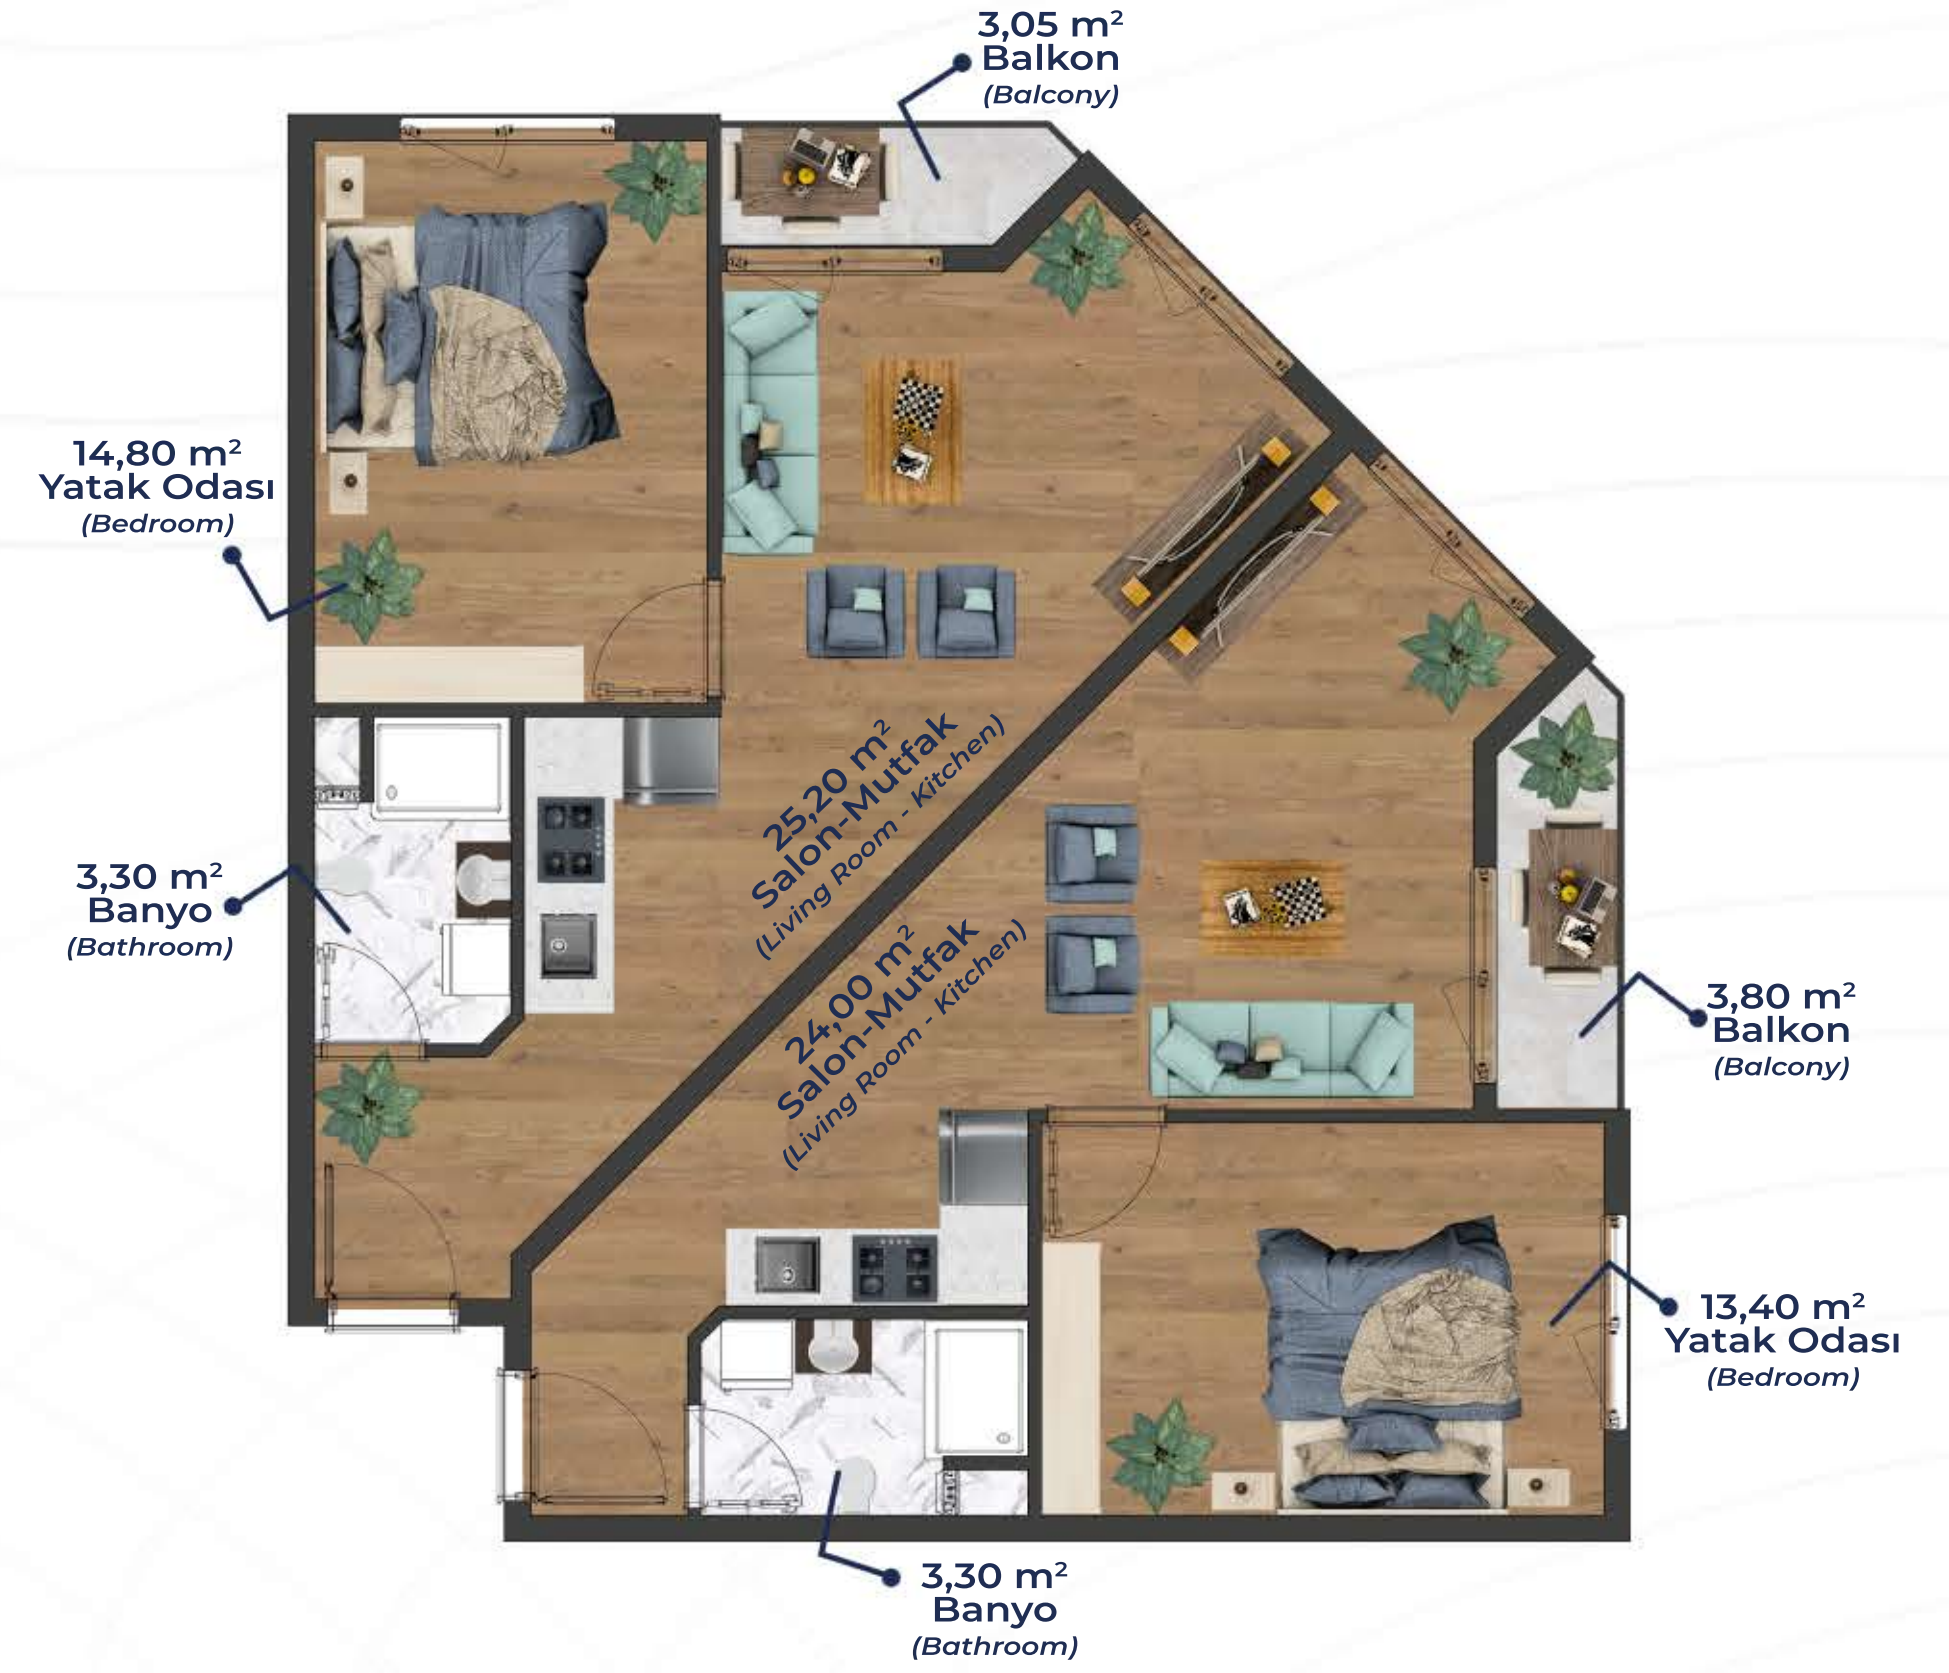

1+1 Rezidans Daire Kat Planı

(1+1 Residence Apartment Floor Plan)

TİP 10-11 | Toplam Brüt Alan 70 m²
(TYPE 10-11 | Total Gross Area 70 m²)