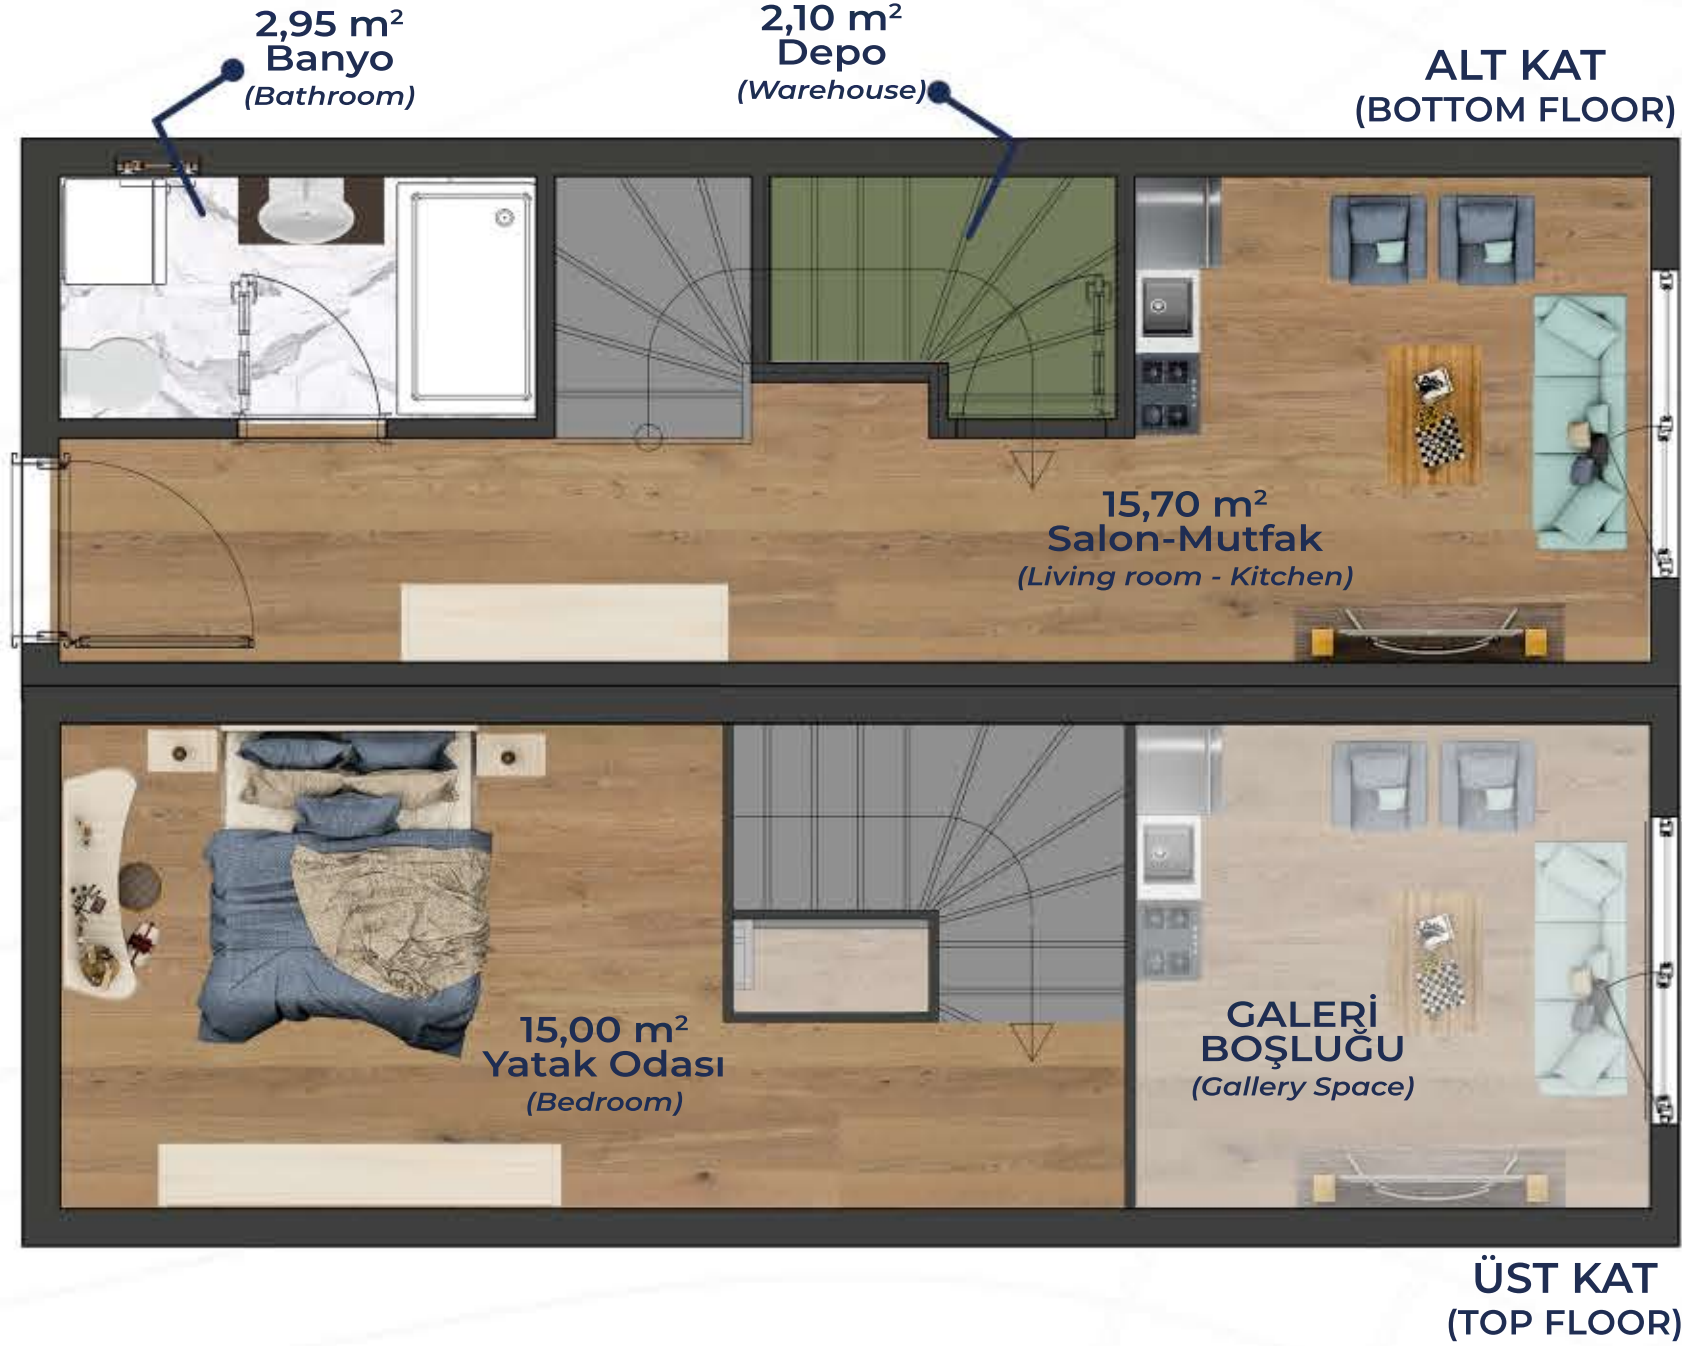

1+1 Loft Daire Kat Planı

(1+1 Loft Apartment Floor Plan)

TİP 23 | Toplam Brüt Alan 62 m²
(TYPE 23 | Total Gross Area 62 m²)